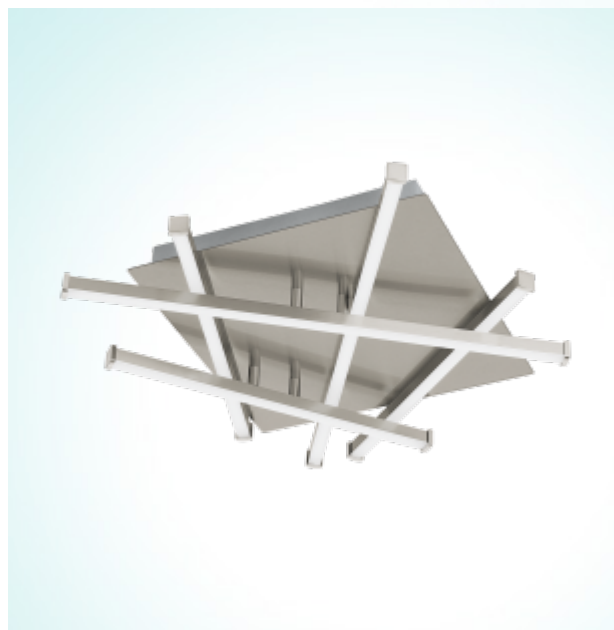

96444

RIBAS

LED

General Information

Article: 96444
 Lighting Type: wall / ceiling luminaire
 EAN Code: 9002759964443

Dimensions

Depth: 390 mm
 Width: 365 mm
 Height: 65 mm
 Weight: 2.085 kg

Illuminant

Socket: LED
 Illuminant: LED
 Delivery: incl.
 Wattage: 3x 3,1W
 Luminous Flux: 1140 lm
 Luminous Colour: 3000K warm white
 Average Lifetime: 25,000 h
 Energy Efficiency: A++

Secondary Illuminant

Socket: LED
 Illuminant: LED
 Delivery: incl.
 Wattage: 2x 4,1W
 Luminous Flux: 980 lm
 Average Lifetime: 25,000 h
 Energy Efficiency: A++

Material & Colour

Enclosure Material: stainless steel,
 aluminium
 Enclosure Colour: satin nickel
 Glass / Shade Material: plastic
 Glass / Shade Colour: white

Technical Information

Protection Class: 2
 Line Voltage: 220-240V,50/60Hz
 Operation Voltage: 350mA